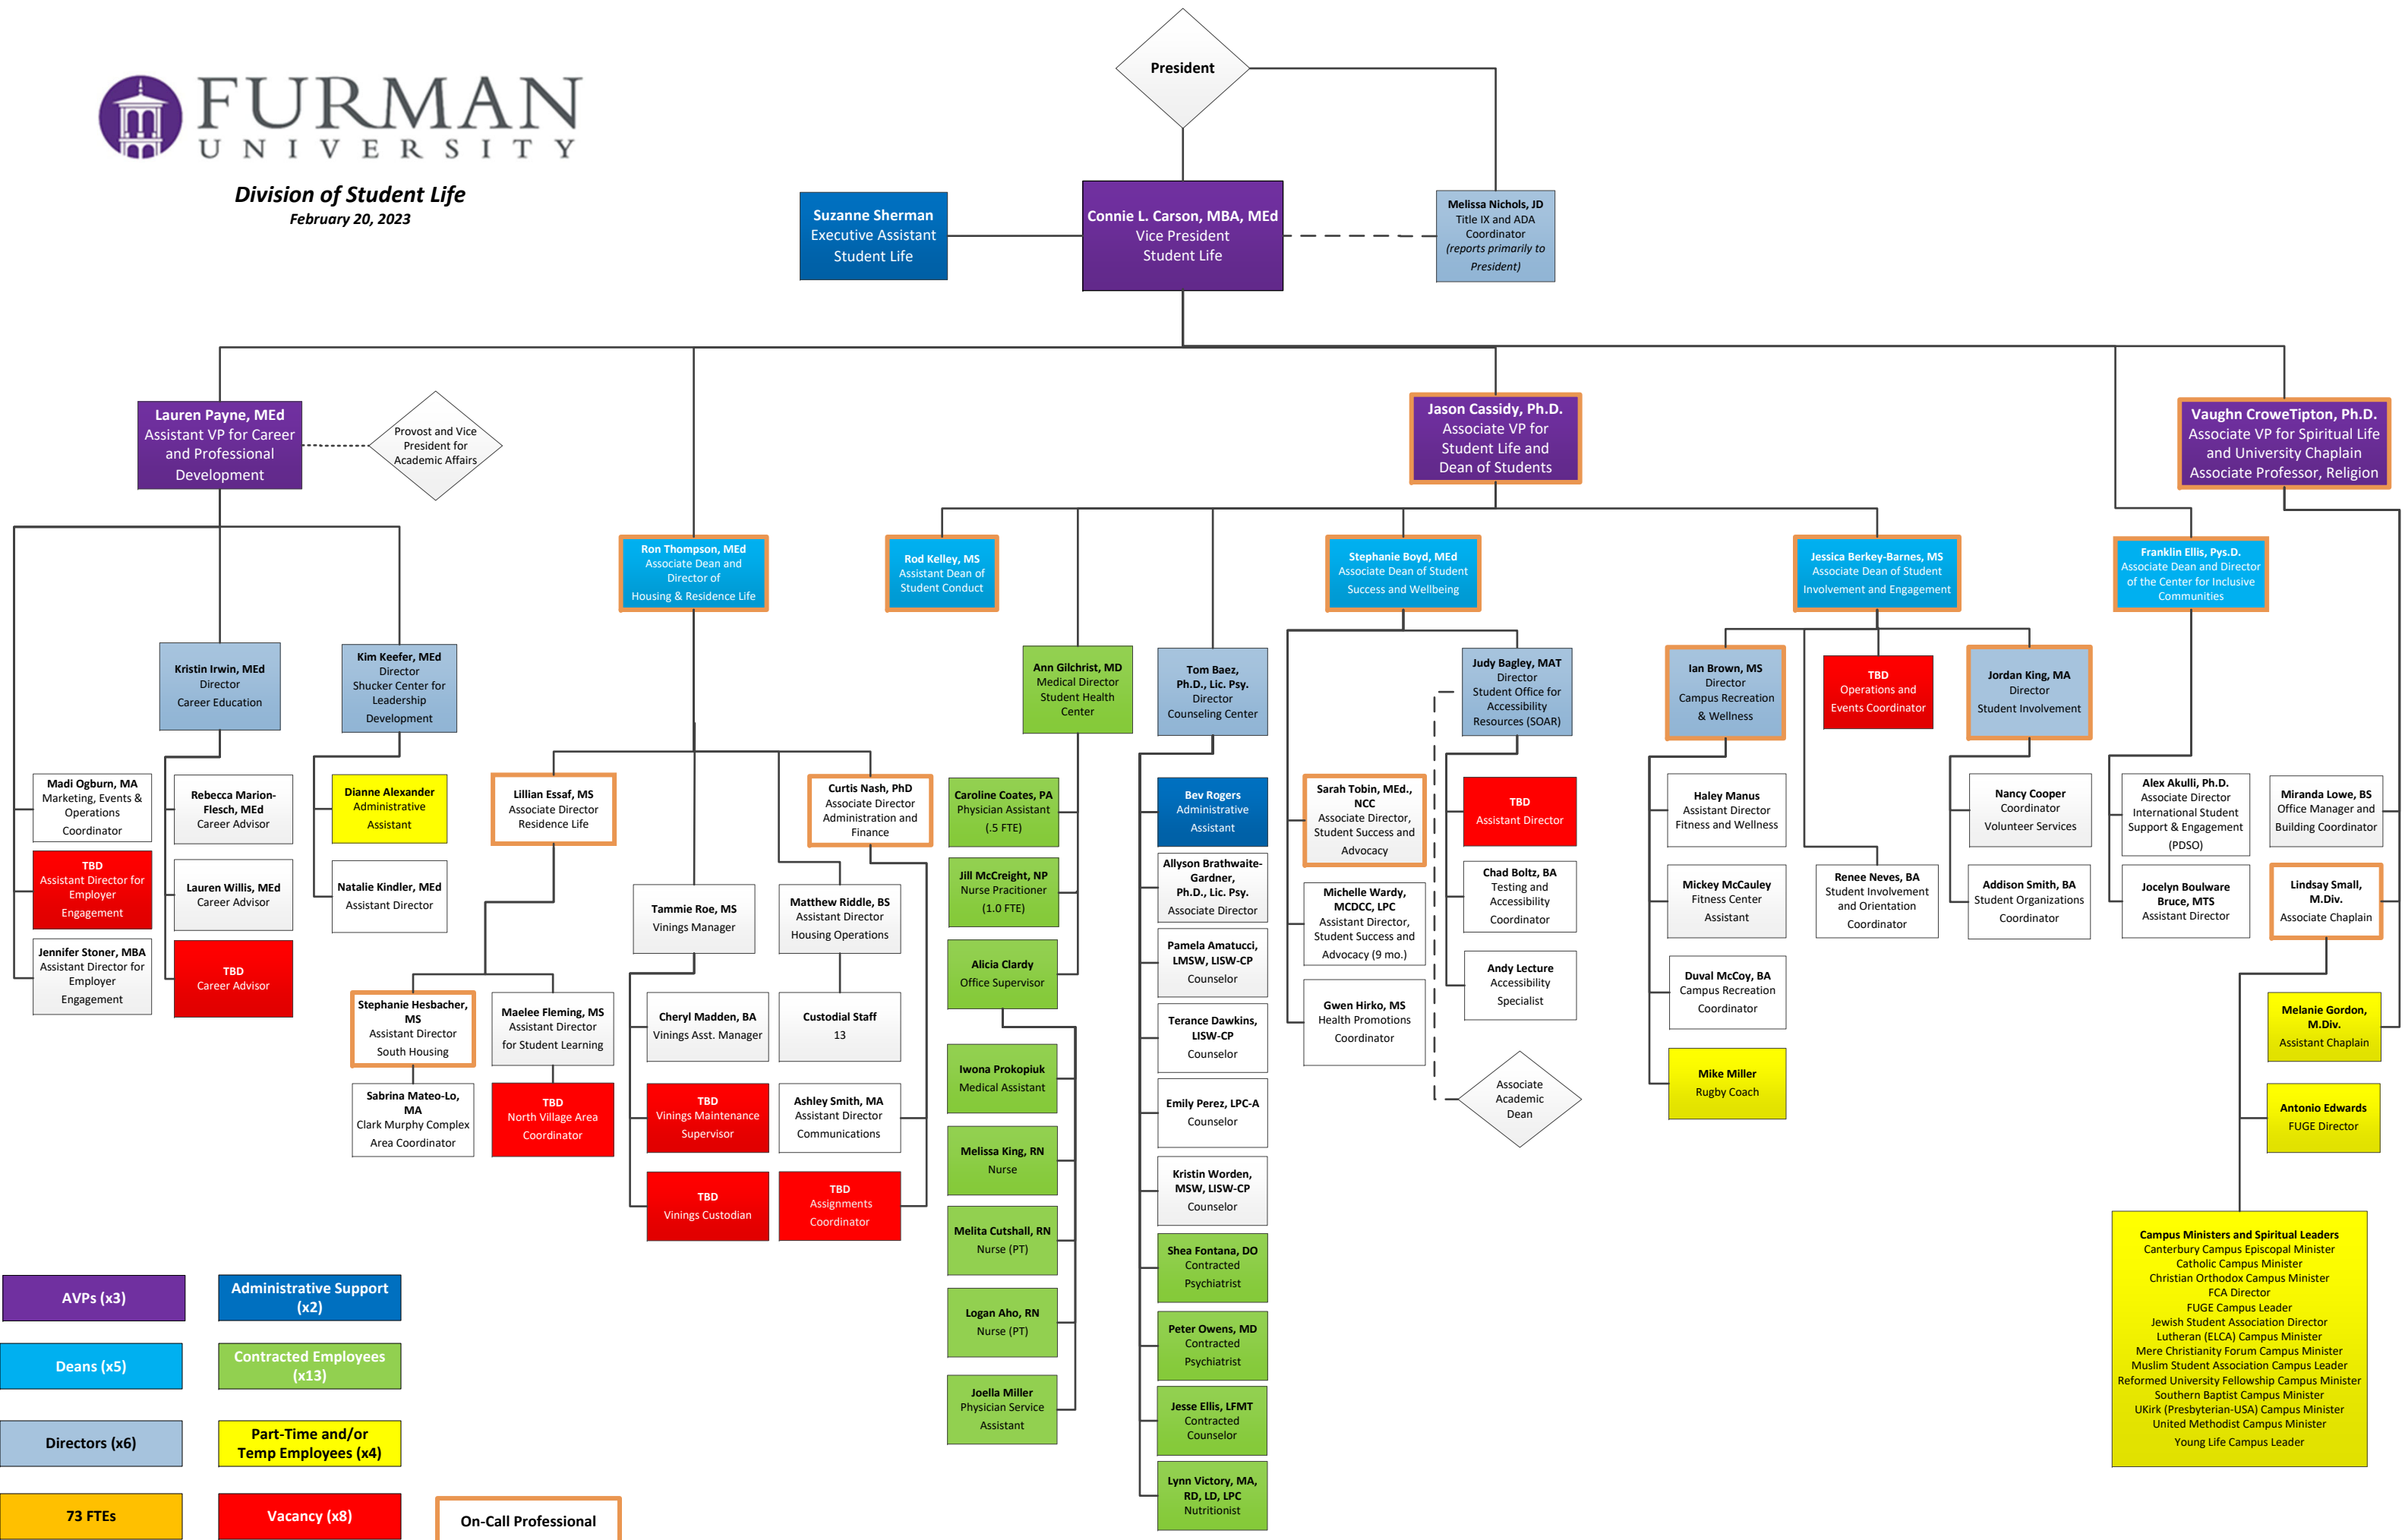

**Division of Student Life**  
February 20, 2023

AVPs (x3)	Administrative Support (x2)
Deans (x5)	Contracted Employees (x13)
Directors (x6)	Part-Time and/or Temp Employees (x4)
73 FTEs	Vacancy (x8)
	On-Call Professional