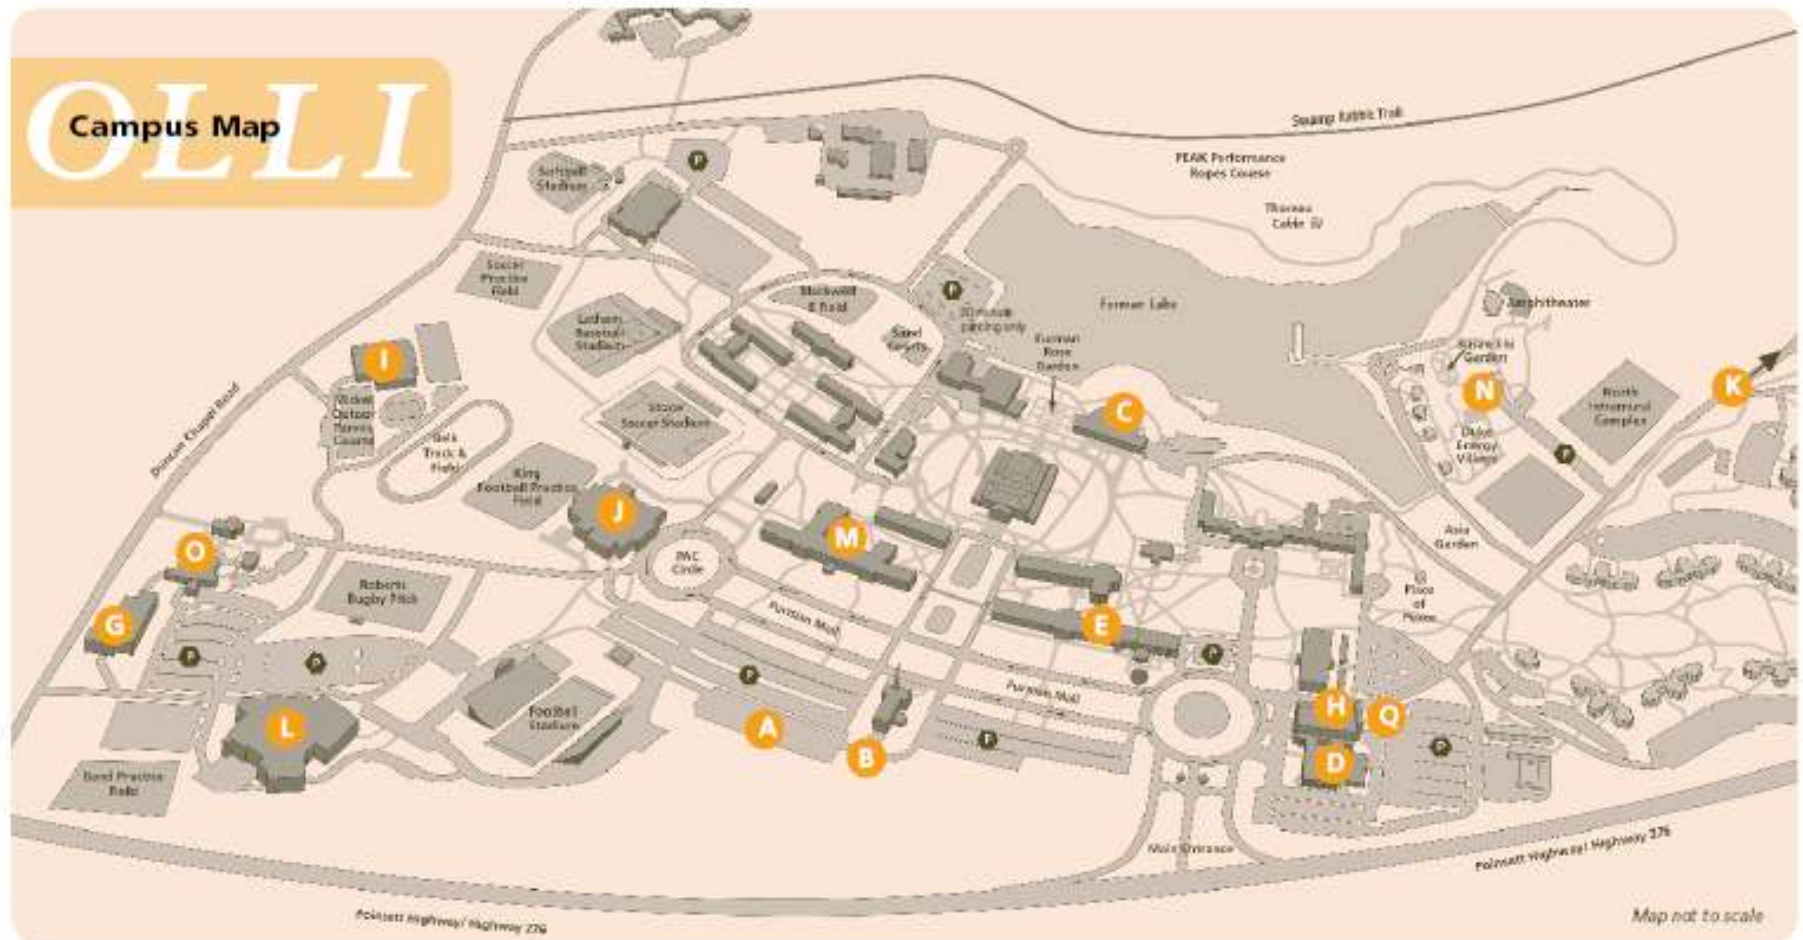

## Campus Map

### Directions to Herring Center

Traveling north on Poinsett Hwy towards Furman University, you come to a stoplight with a Publix on your left. Take the next exit, which has a Timmons Arena & Paladin Stadium Sign, to the RIGHT. TURN LEFT off exit on to Old Buncombe Rd. (follow signs to Timmons Arena & Paladin Stadium). Turn Right at traffic light onto Duncan Chapel Rd. Travel approximately 3/4 mile. Turn Right into first Furman University gate. The Herring Center will be on the left.

### Campus Map

- |                          |  |  |                      |
|--------------------------|--|--|----------------------|
| A. Chapel Parking Lot    | F. Hartness Pavilion                       | J. Physical Activities Center (PAC)      | N. Shi Center        |
| B. Daniel Chapel         | G. Herring Center for Continuing Education | K. The Woodlands                         | O. Youns Center      |
| C. Daniel Dining Hall    | H. McAlister Auditorium                    | L. Timmons Arena                         | P. Parking           |
| D. Daniel Music Building | I. Mickel Tennis Center                    | M. Townes Center/ Rinker Hall/Plyer Hall | Q. Police Department |
| E. Furman Hall           |  |  |                      |