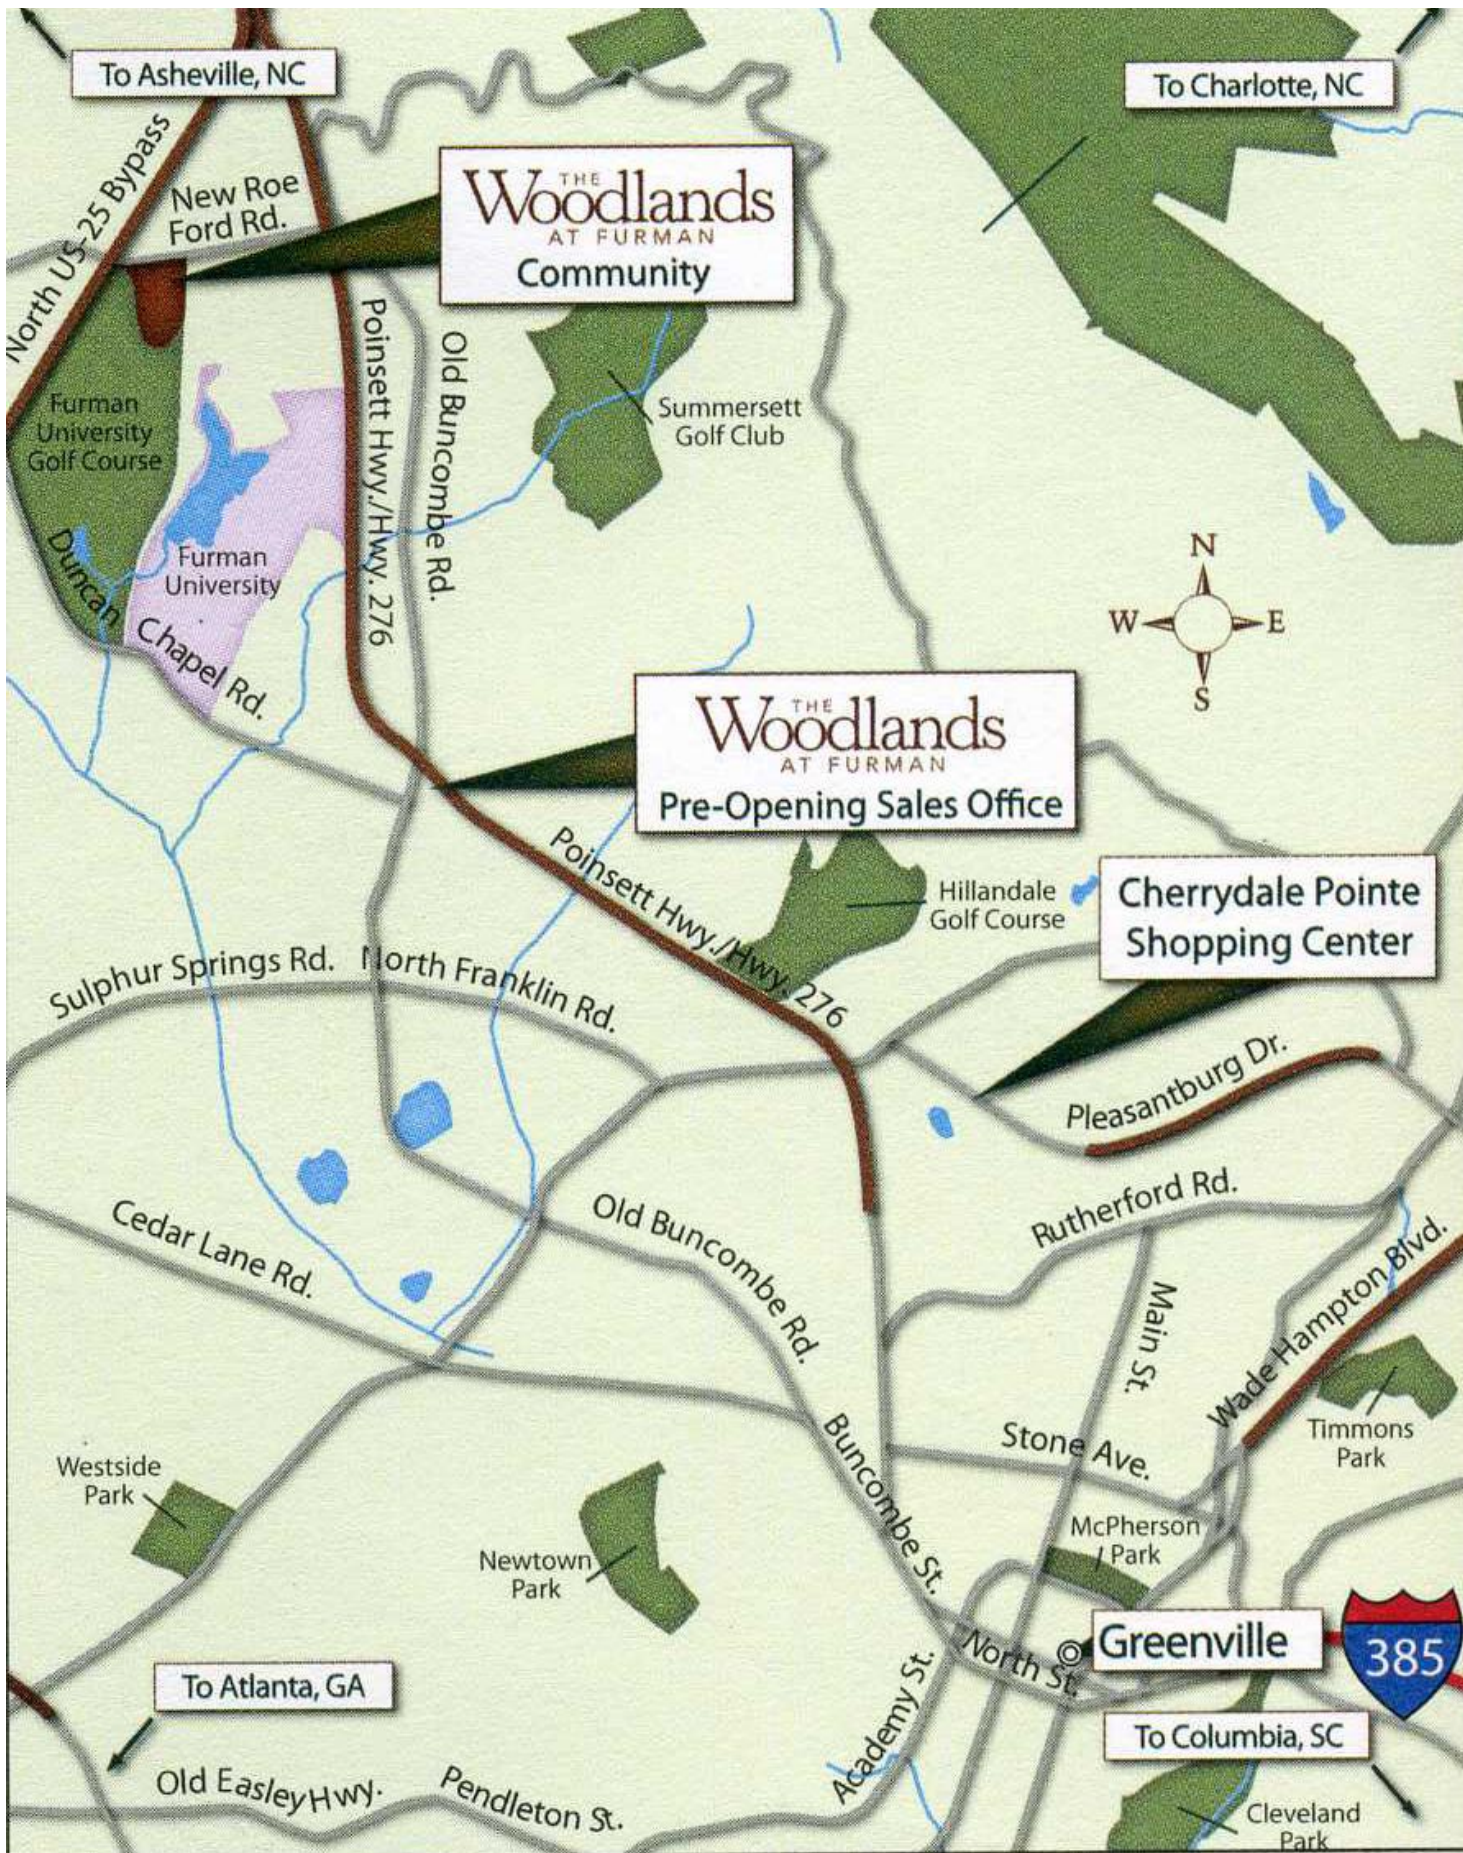

The Woodlands has some handicapped parking in the circle in front of the building. We ask that if you can, please park in the area in the back and enter in the door indicated with the arrow. Thank you.

The Woodlands @ Furman

Map above will help you find your way to parking and an OLLI @ Furman class.

Map below will help you find the location of the building.

To Asheville, NC

To Charlotte, NC

THE
Woodlands
AT FURMAN
Community

THE
Woodlands
AT FURMAN
Pre-Opening Sales Office

Cherrydale Pointe Shopping Center

Greenville

To Columbia, SC

To Atlanta, GA