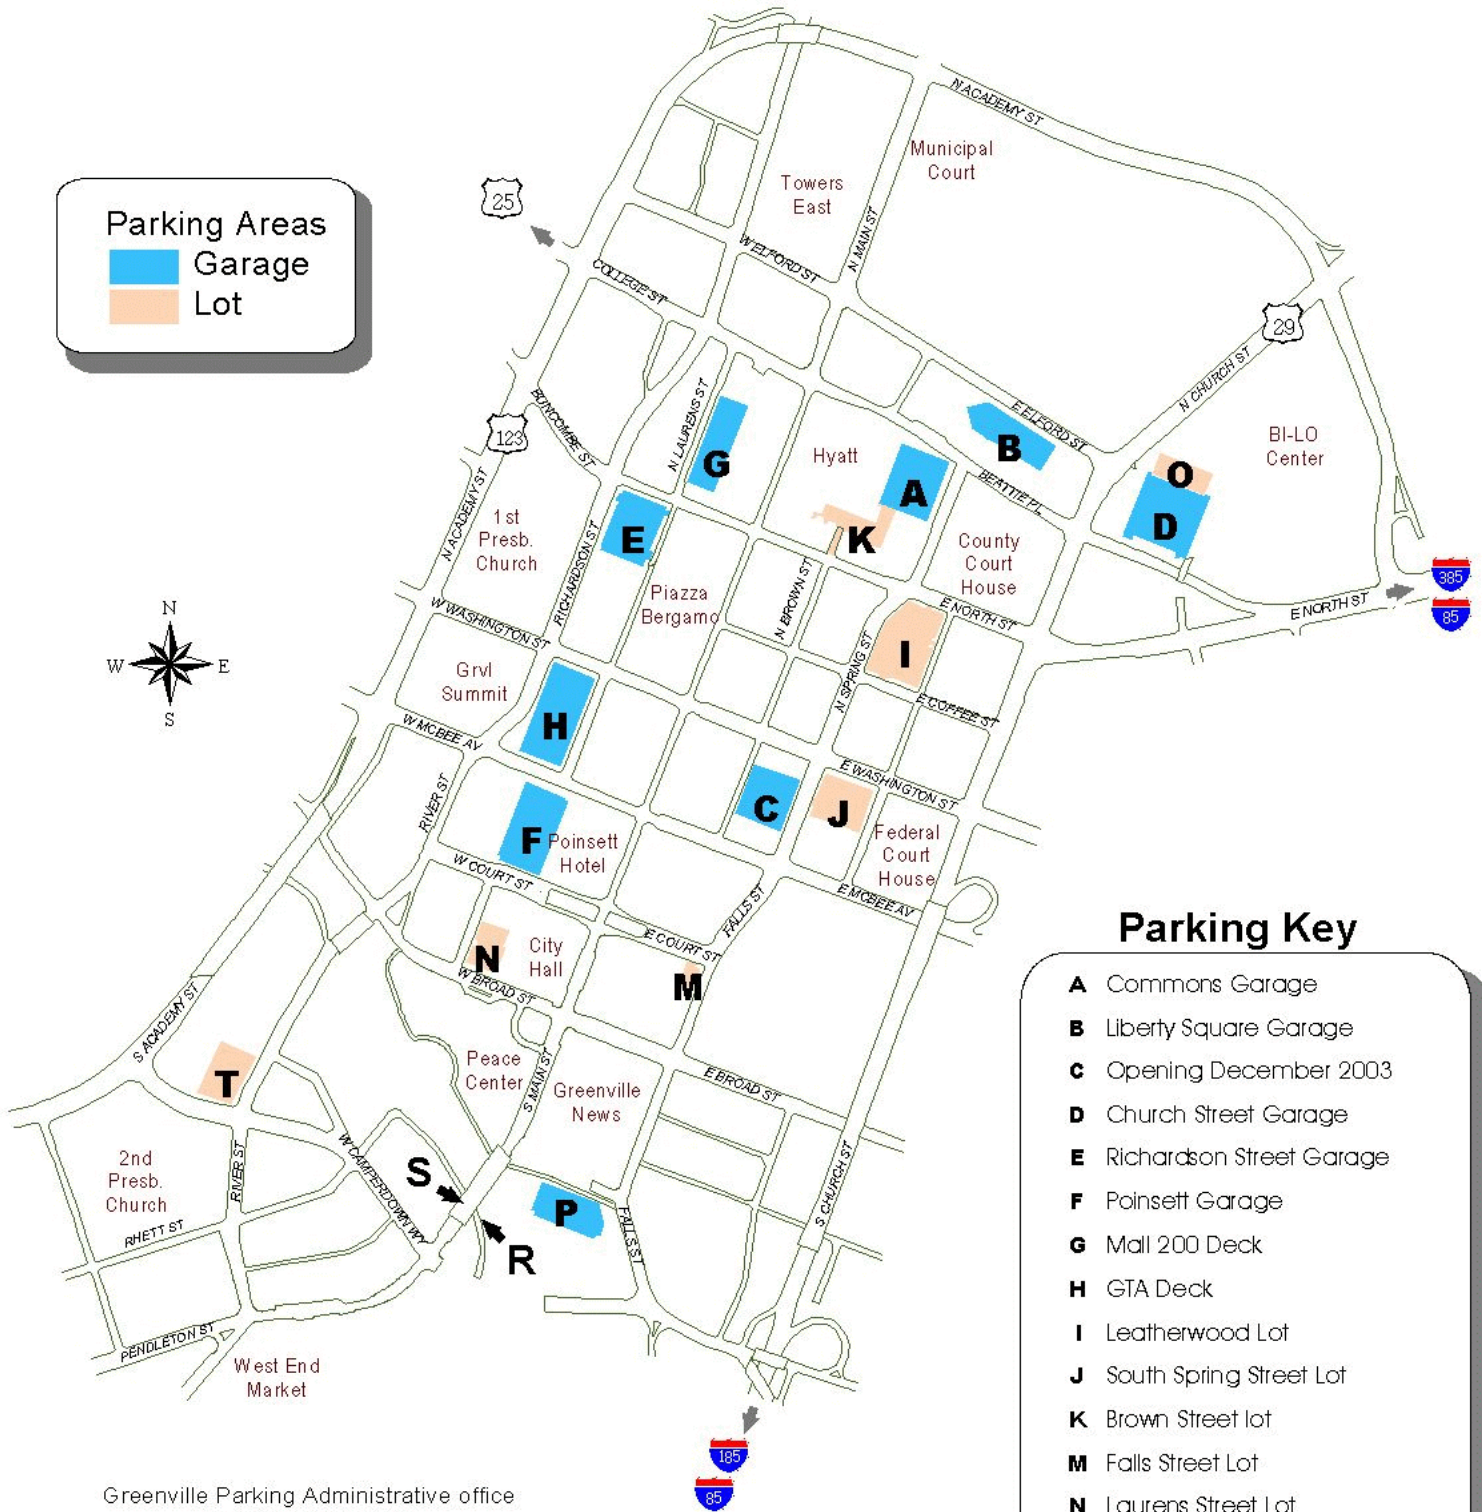

City of Greenville Downtown Parking Locations

Parking Areas

- Garage
- Lot

Parking Key

- A** Commons Garage
- B** Liberty Square Garage
- C** Opening December 2003
- D** Church Street Garage
- E** Richardson Street Garage
- F** Poinsett Garage
- G** Mall 200 Deck
- H** GTA Deck
- I** Leatherwood Lot
- J** South Spring Street Lot
- K** Brown Street lot
- M** Falls Street Lot
- N** Laurens Street Lot
- O** Church Street Lot
- P** Bowater Garage
- R** Main Street Bridge Lot A (under bridge)
- S** Main Street Bridge Lot B (bridge)
- T** River Street Lot